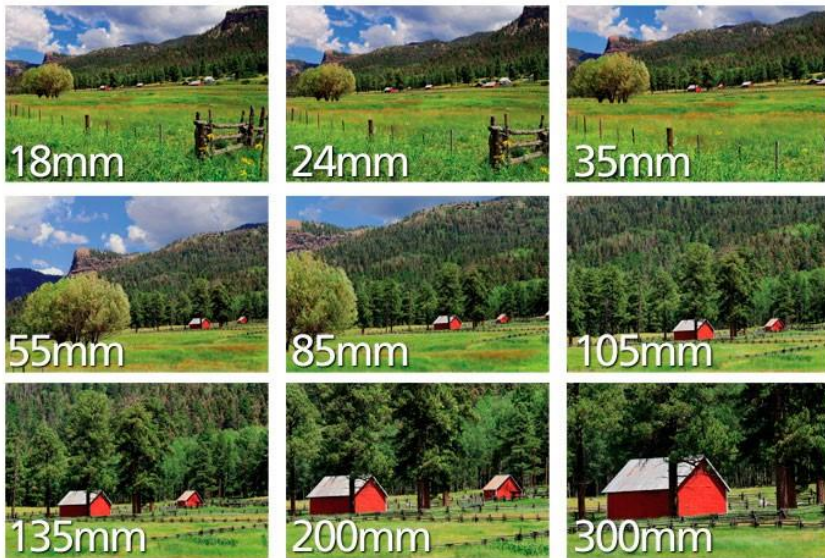

VAT 100 – Lens Guide
 Prof. Lorraine Singletary – BMCC

Narrow Angle Lens*

Normal Angle Lens*

Wide Angle Lens*

An example of how lens choice affects angle of view. The photos above were taken by a 35 mm camera at a constant distance from the subject