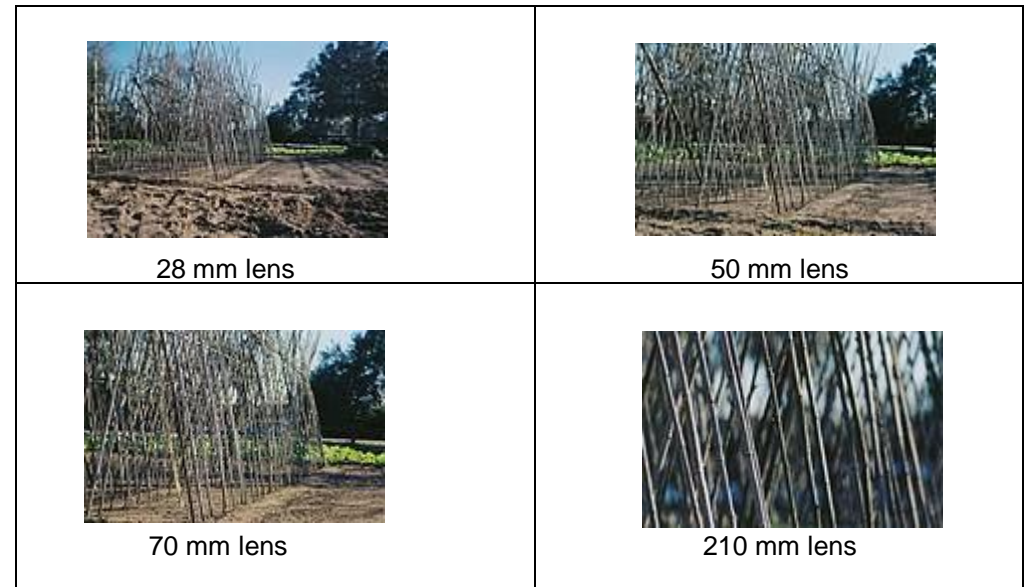

VAT 100 – Lens Guide
 Prof. Lorraine Singletary – BMCC

Narrow Angle Lens*

Normal Angle Lens*

Wide Angle Lens*

An example of how lens choice affects angle of view. The photos above were taken by a 35 mm camera at a constant distance from the subject