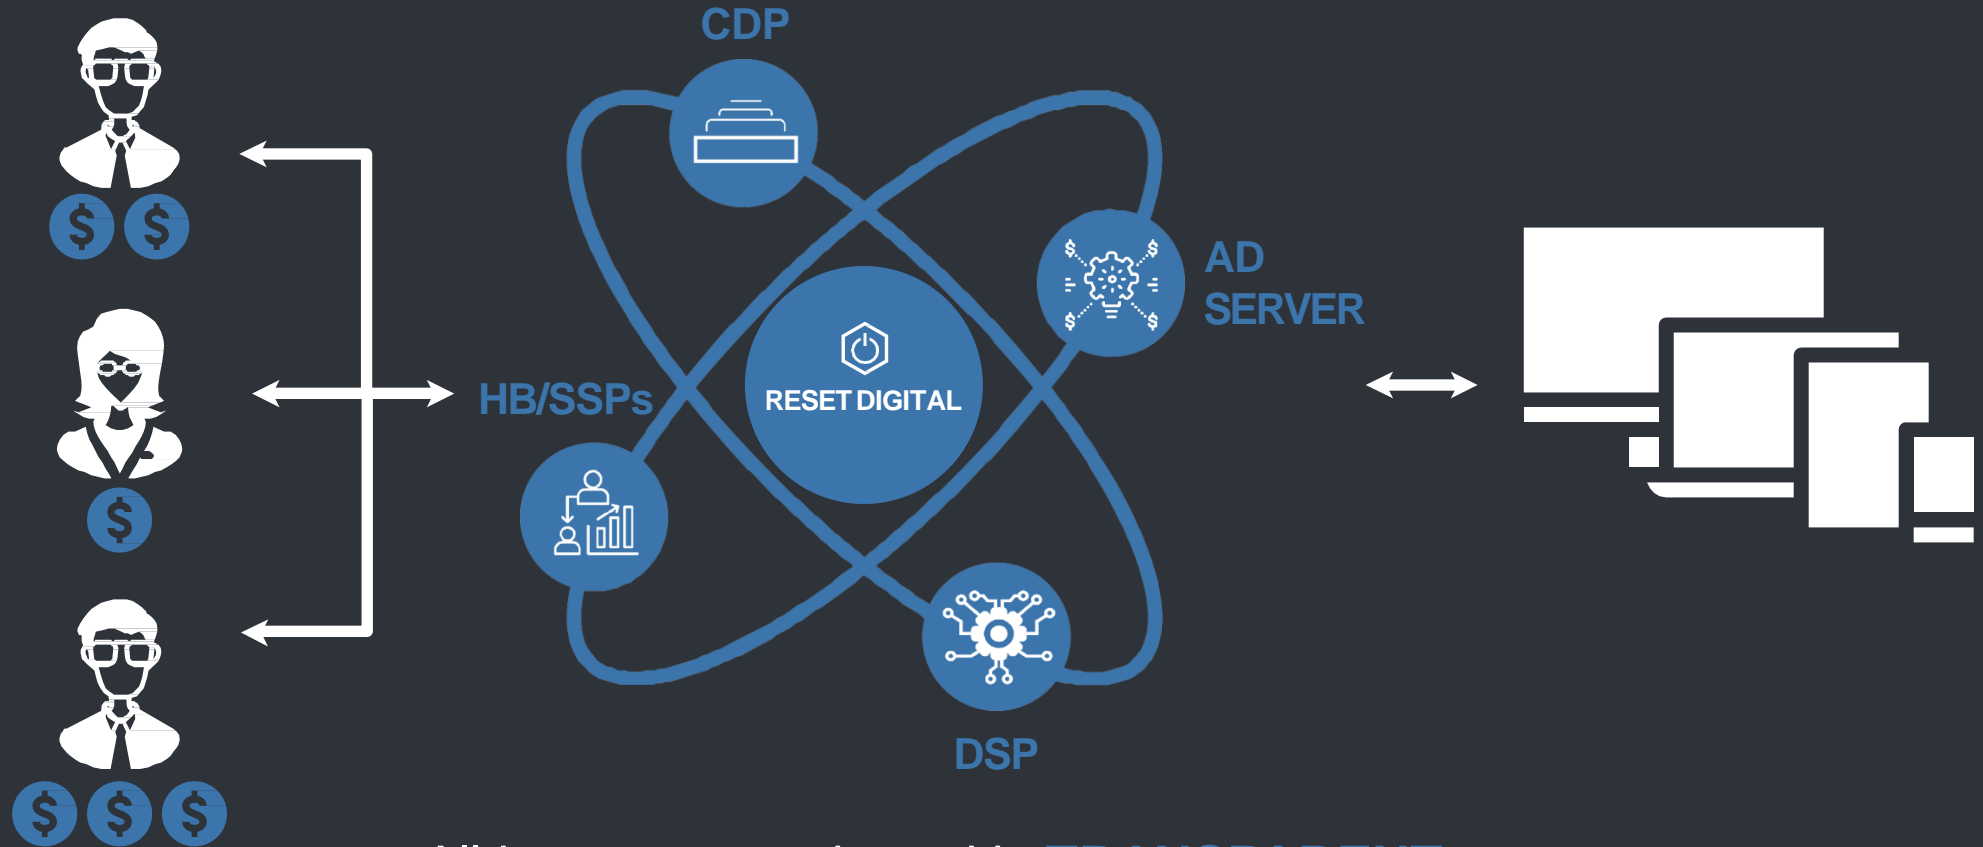

Create Your Own Walled Garden

Apply all your data, insights and strategies across premium brand-safe placements.

All inventory purchased is **TRANSPARENT**.
You know exactly where all your ads will run.