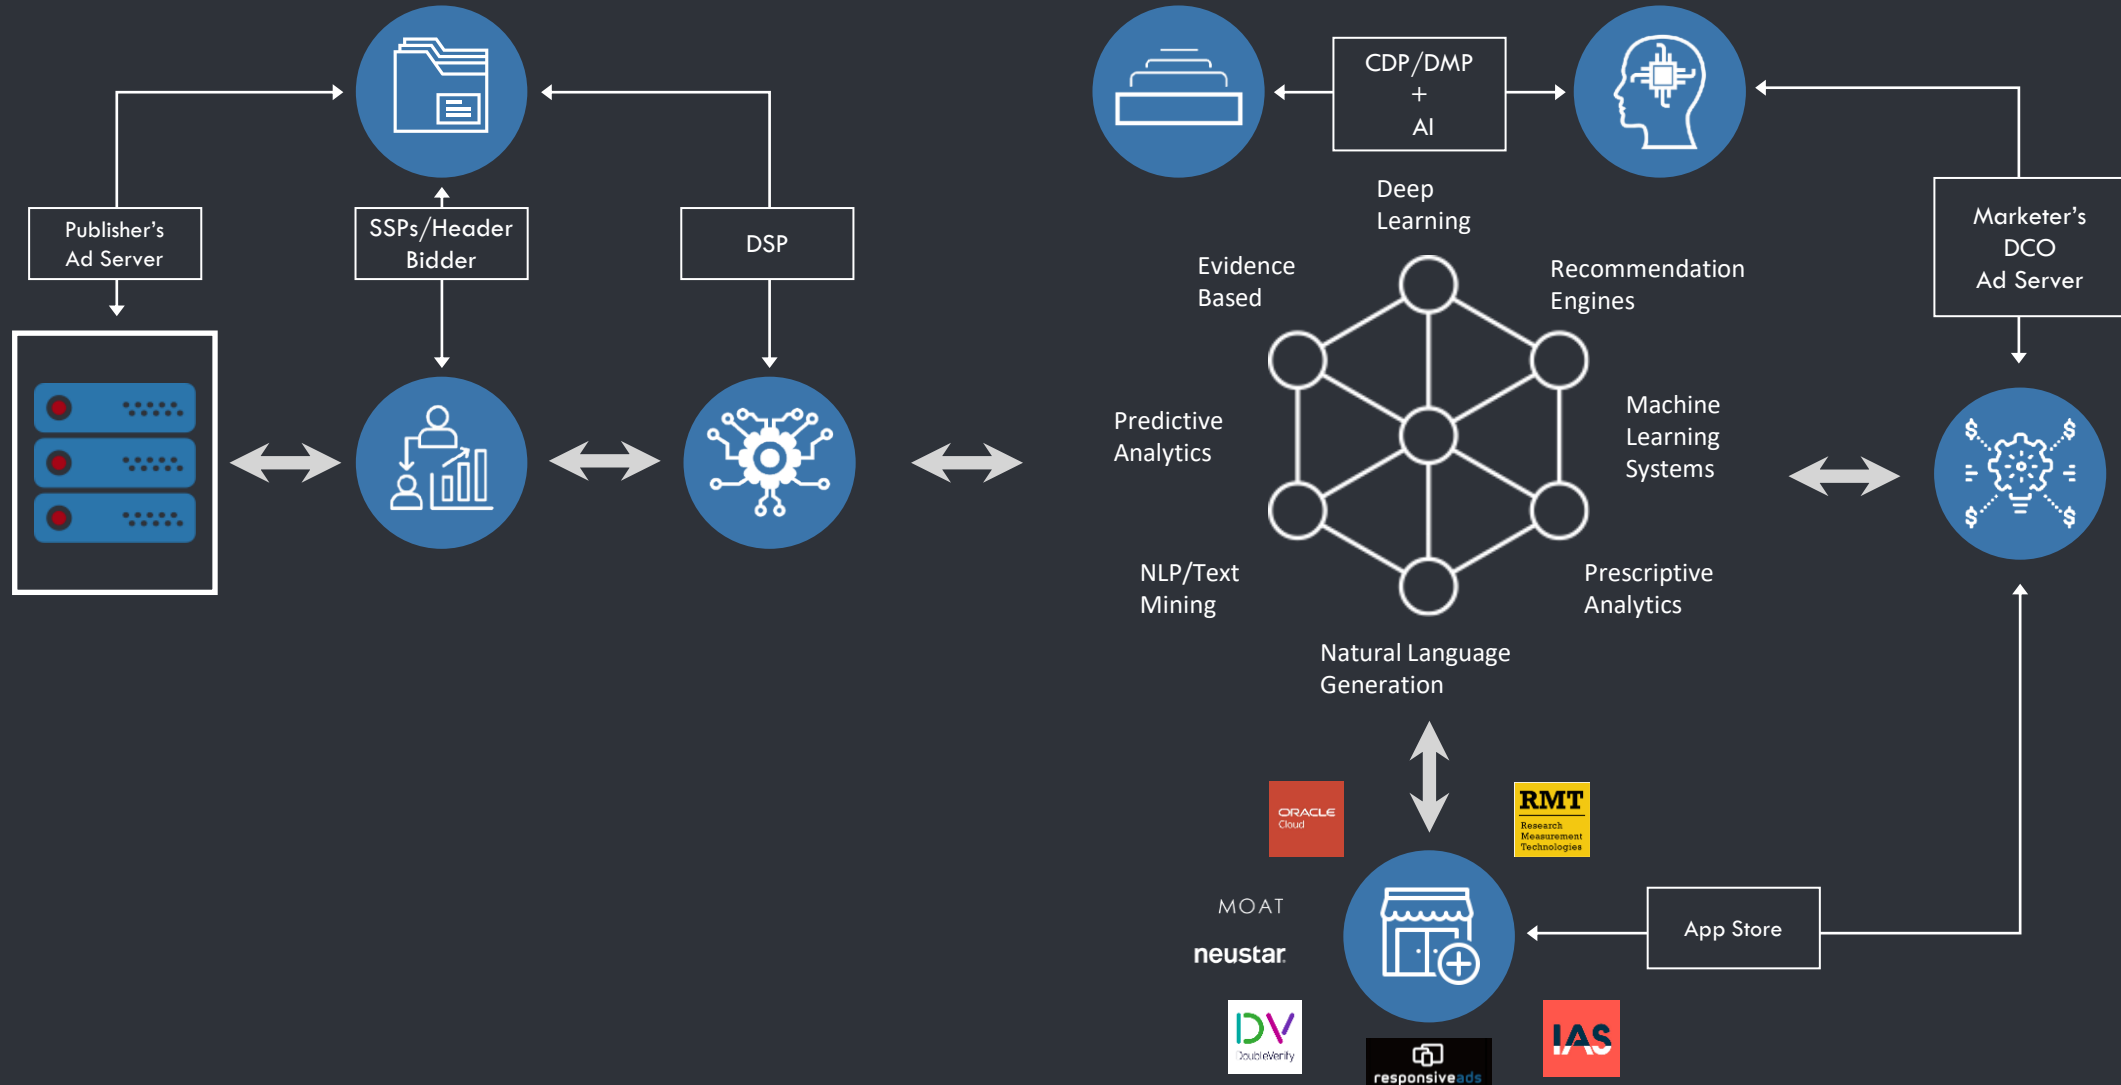

Source: Forbes, December 2018

Reset Digital Delivers Transparency and Accountability

- Reset is the only certified Minority Business Enterprise (MBE) that consolidates the entire programmatic supply chain into one technology platform ([DSP + CDP/DMP + Dynamic Creative Optimization Ad Server + SSPs/Header-Bidder + Verification + Data Analytics](#)), substantially reducing fraud, data leakage and other ad tech taxes.
- Reset is 100% [accountable](#) to our clients; all contracts give clients complete control of all audience and performance data — providing full access to log-file data, which gives details on every transaction all the way through the supply chain, enabling better analytics and insights.
- Reset works with clients and/or their ad agencies to directly curate supply.
- At the push of a button, Reset sends all log file data to designated media auditor.

APP STORE

Our App Store enables you to protect, measure or extend your media dollars by easily accessing third-party data, verification solutions and more.

DMP/CDP

Take control of your audience data by building custom segments and implementing better targeting. Flexible API's support all data sources & formats, including log-file data.

LOG FILE ACCESS

Log files are the holy grail of programmatic transparency, as they are the digital fingerprint for each transaction. This data drives optimization, powerful analytics, and enables full audits.

The Reset Digital Platform

Our Platform is Omnichannel

Buy and sell in all formats across all devices and channels.

**Desktop, Mobile,
Display, OTT Video, Linear TV
& Connected TV**

**Digital
Out of Home**