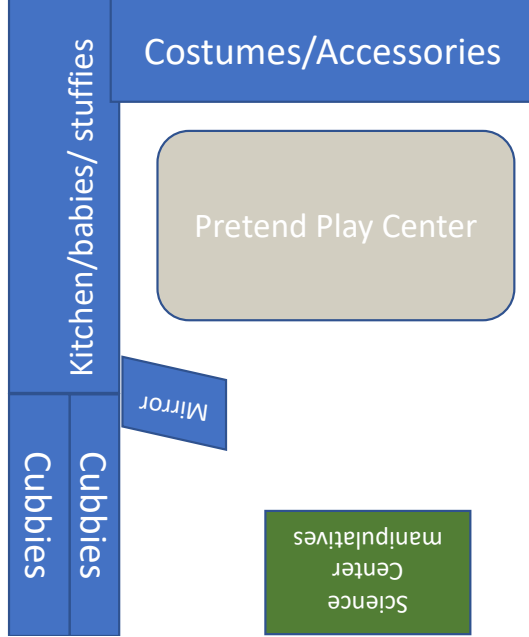

Math Manipulatives

Closet

Closet

Art Center / Manipulatives

Sink

Manipulatives Tinker center

Window

Window

Window

stool

Smart Board

Manipulates

Door

Science Center manipulatives

Art Center-
Labels with Pictures
Different size containers
Magnifying glasses
Paint
Different texture paper
Sponges
Paint brushes
Aprons
Paper plates
Small bowls
Color pencils
Crayons
Markers
Scissor
Glue
Tape
Stamps/ink
Stickers
Oil pastels
Stencils
Small mirrors
Stapler
Easel

Math Center-
Labels with Pictures
Different size containers
Pattern mats
Wooden shapes
Cubes
Color bears
Buttons
Cupcake trays
Pompoms
Marbles
Sandpaper number
White boards
Dry erase markers
Dry eraser
Magnetic numbers
Racing bear charts
Ice trays

Tinker Center-
Recyclable materials
Tape
Glue
Scraps of paper
Magazines/ newspaper
Cloth scraps
String
Straws
Dried out markers
Paint
Paint brushes
Natural materials
Small hammers
Ruler
Measuring tape
Hot glue