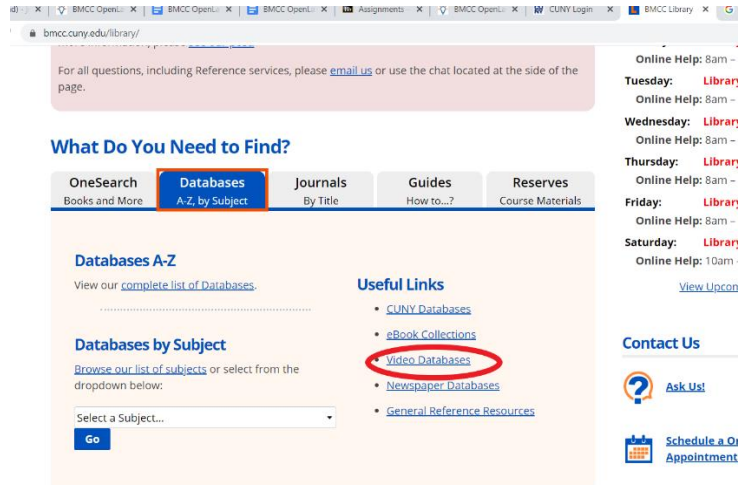

Accessing Videos from BMCC's Library *Kanopy* Database:

1. Navigate to BMCC library's homepage: <https://www.bmcc.cuny.edu/library/>
2. Under "What do you Need to Find?" Click "Databases: A-Z, by Subject".
3. Then click: Video Databases