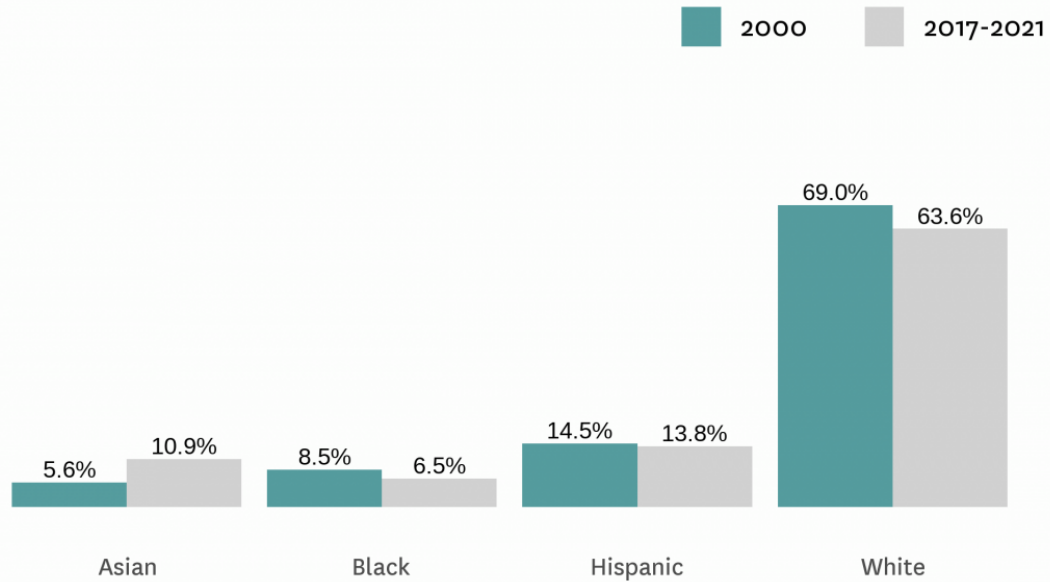

Assignment 2

Racial and Ethnic Composition of Upper West Side

Sources: Census (2000) and American Community Survey (2021), Furman Center

This shows the diagram graph upper west side is mostly who living in the neighborhood the majority of white people, less Asians Upper West in 2021, Blacks and Hispanics move to the upper west in 2021 amount through the 2000.

Incident Map

Sort: Day of Week Chart Style: Column

Day of Week - Week to Date
Robbery - 024 - 11/06/22 - 11/12/22

Screen capture - now

Screenshot taken

Show in folder

This graph show the amount the been committing on my neighborhood in